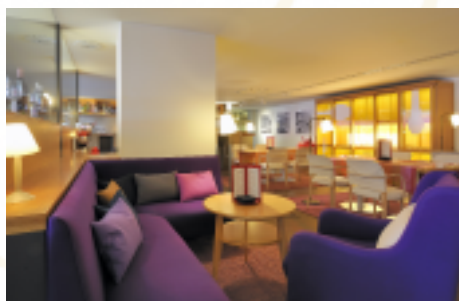

MADRID EN ESENCIA

Vincci Soma

El hotel Vincci SOMA, antes conocido como Bauzá, se integra a la perfección en la filosofía Vincci, caracterizada por establecimientos muy cuidados, en lugares muy escogidos, y en los que impera el diseño, la tecnología punta, el mejor equipo de profesionales y las más modernas técnicas de gestión hostelera.

Con un personal estilo y unas señas de identidad propias, que dieron a conocer el Bauzá como uno de los más modernos e innovadores hoteles de Madrid, Vincci Hoteles cambia su nombre sin tocar su esencia pero impregnándole su filosofía y profesionalidad.

MADRID IN ESSENCE

The hotel Vincci SOMA, previously known as Bauzá, is a perfect example of the Vincci philosophy, epitomised by its impeccable and carefully located establishments in which design, cutting edge technology, the best professional teams and the most modern hotel management techniques prevail.

The Bauzá's own personal style and identity made it one of Madrid's most modern and innovative hotels; Vincci Hoteles has changed its name without tampering with its essential character but infusing it with the company's philosophy and professional approach.

VINCCI SOMA

Goya, 79
28001 Madrid
Teléfono 0034 914 35 75 45
Fax 0034 914 31 09 43
soma@vincchoteles.com
www.vincchoteles.com